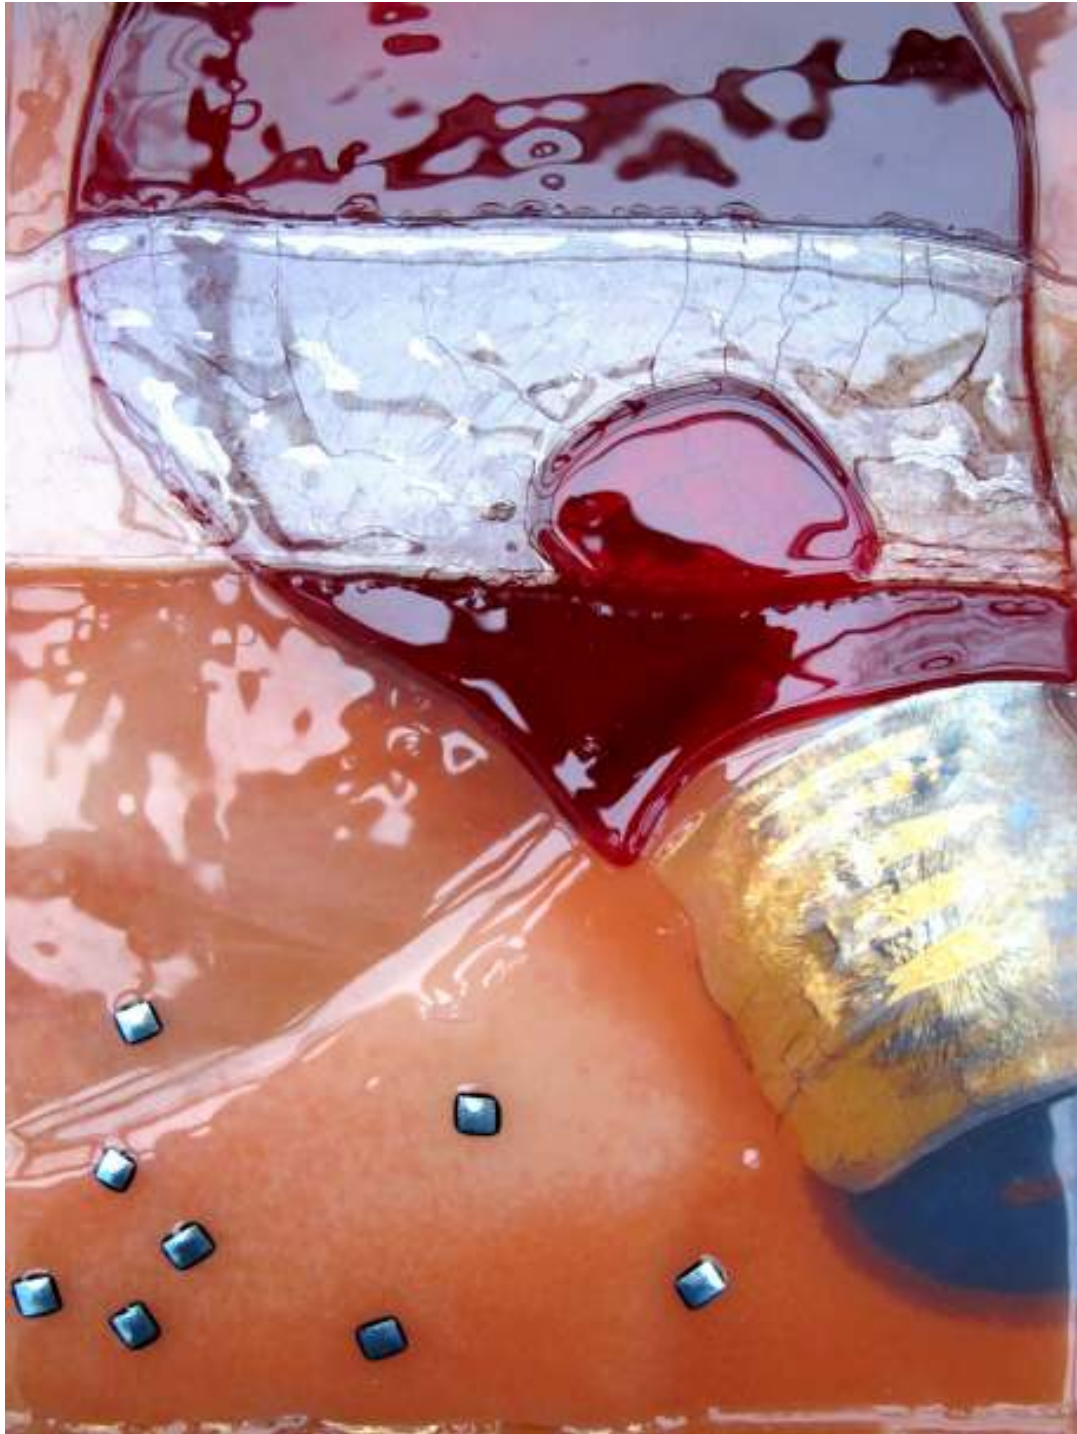

Thorn Lighting

Thorn Lighting - Spennymoor

L.E.D. Colour External Lighting Modules.
Bullseye fused glass panels using glass
frit, screenprinting, iridescent and dicroric
glass.