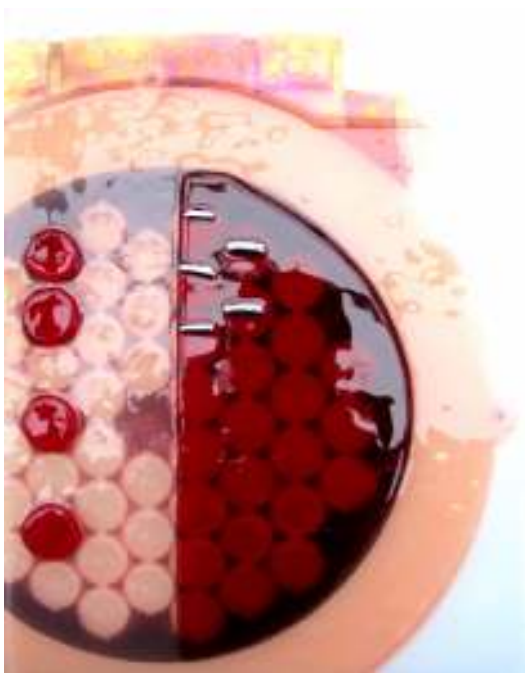

Thorn Lighting

Thorn Lighting - Spennymoor

L.E.D. Colour External Lighting Modules.
Bullseye fused glass panels using glass
frit, screenprinting, iridescent and dicronic
glass.