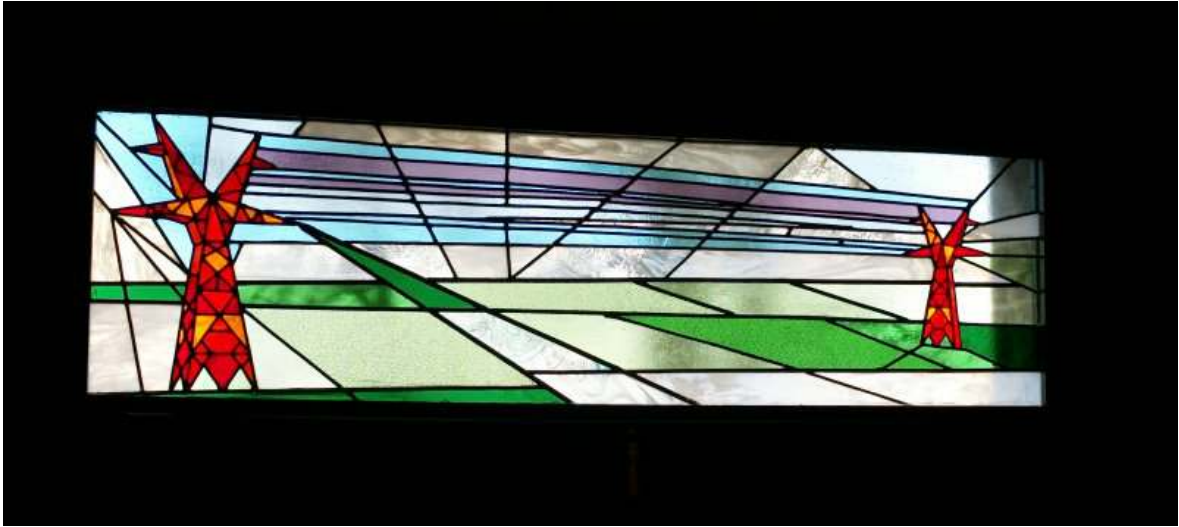

Grand Designs

Grand Designs - Clever Conversion
Bolsover and Chesterfield Waterworks

Electric Pylons 2.5m toughened triple glazed unit. Commissioned by artist
Paul Fryer